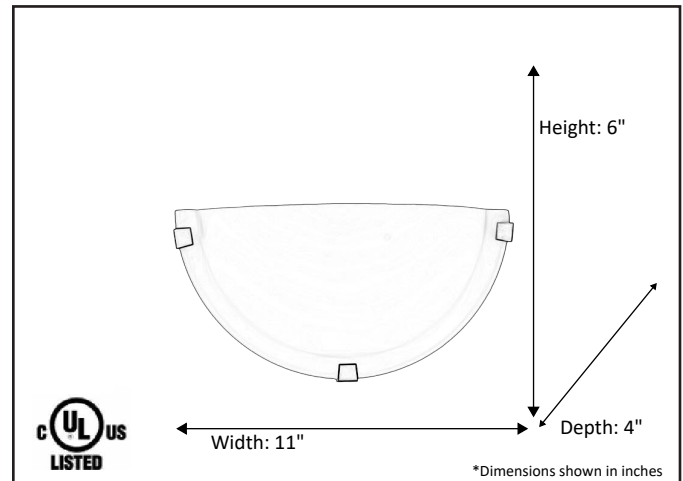

*Lamps not included