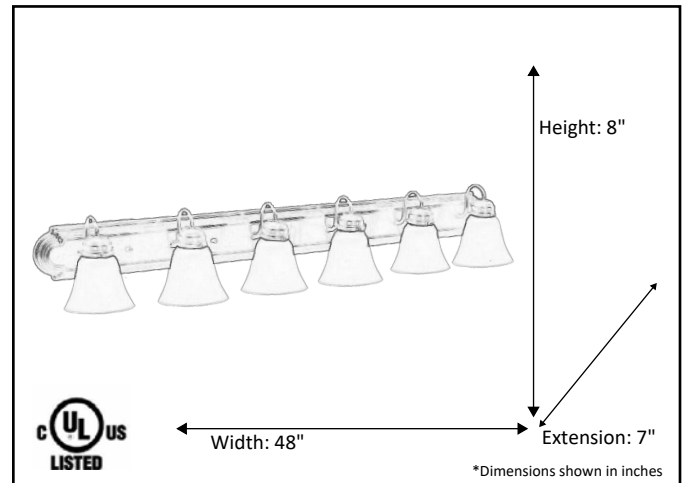

Model #	VSBB-6-RB(G-423)
SKU	17714
Fixture Series	Laredo
Description	6 Light Vanity
Metal Finish	Rubbed Bronze
Glass Finish	White
Replacement Glass	G-423
Dimensions- HxW(xE) <small>(Dimensions shown in inches)</small>	8" X 48" X 7"
Lamp Info	6X60W (M)

Finish/Glass Shown: Rubbed Bronze/White

*Lamps not included

ELECTRICAL REQUIREMENTS: Fixture requires a grounded electrical supply line of 120 volts AC.

INSTALLATION REQUIREMENTS: Fixture attaches to electrical junction box securely anchored in wall or ceiling.
All mounting hardware included.