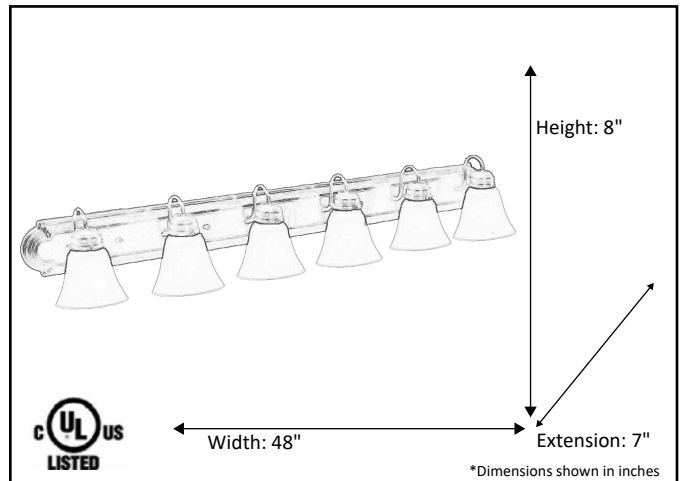

Model #	VSBB-6-NK(G-423)
SKU	17711
Fixture Series	Laredo
Description	6 Light Vanity
Metal Finish	Brushed Nickel
Glass Finish	White
Replacement Glass	G-423
Dimensions- HxW(xE) <small>(Dimensions shown in inches)</small>	8" X 48" X 7"
Lamp Info	6X60W (M)

Finish/Glass Shown: Brushed Nickel/White

*Lamps not included

ELECTRICAL REQUIREMENTS: Fixture requires a grounded electrical supply line of 120 volts AC.

INSTALLATION REQUIREMENTS: Fixture attaches to electrical junction box securely anchored in wall or ceiling.
All mounting hardware included.