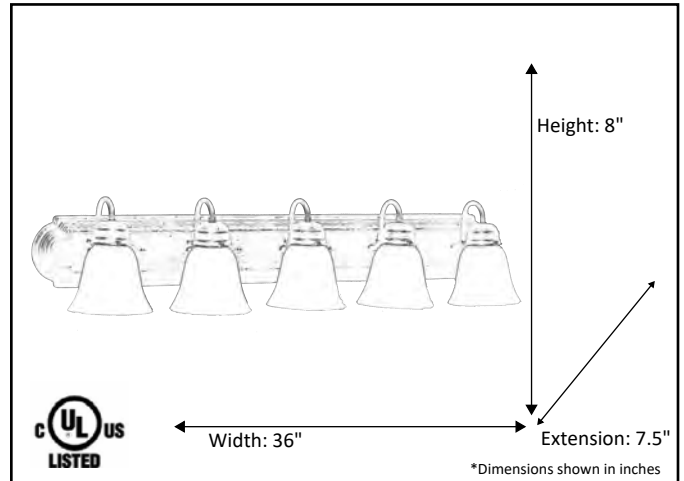

Model #	VSBB-5-RB(G-423)
SKU	17708
Fixture Series	Laredo
Description	5 Light Vanity
Metal Finish	Rubbed Bronze
Glass Finish	White
Replacement Glass	G-423
Dimensions- HxW(xE) <small>(Dimensions shown in inches)</small>	8" X 36" X 7.5"
Lamp Info	5X60W (M)

Finish/Glass Shown: Rubbed Bronze/White

*Lamps not included

ELECTRICAL REQUIREMENTS: Fixture requires a grounded electrical supply line of 120 volts AC.

INSTALLATION REQUIREMENTS: Fixture attaches to electrical junction box securely anchored in wall or ceiling.
All mounting hardware included.