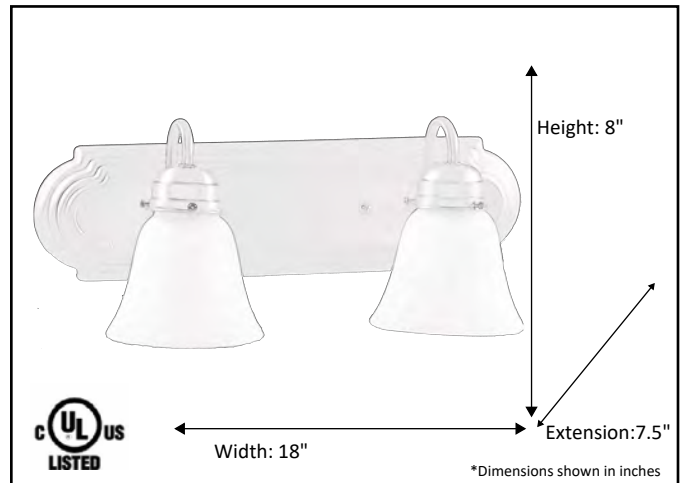

Model #	VSBB-2-NK(G-423)
SKU#	17696
Fixture Series	Laredo
Description	2-Light Vanity
Metal Finish	Brushed Nickel
Glass Finish	White
Replacement Glass	G-423
Dimensions- HxW(xE) <small>(Dimensions shown in inches)</small>	8"x 18"x 7.5"
Lamp Info	2x 60W (M)

Finish/Glass Shown: Brushed Nickel/White

*Lamps not included

ELECTRICAL REQUIREMENTS: Fixture requires a grounded electrical supply line of 120 volts AC.

INSTALLATION REQUIREMENTS: Fixture attaches to electrical junction box securely anchored in wall or ceiling.
All mounting hardware included.