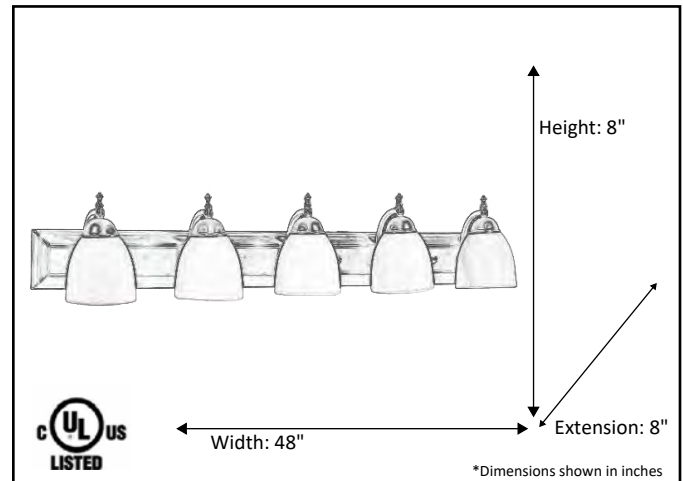

|  |                 |
|--|-----------------|
| Model #  | VS-55(TS725)-RB |
| SKU  | 17657           |
| Fixture Series   | Austin          |
| Description  | 5 Light Vanity  |
| Metal Finish   | Rubbed Bronze   |
| Glass Finish   | Tea Stain       |
| Replacement Glass  | GC-725-TS       |
| Dimensions- HxW(xE)<br><small>(Dimensions shown in inches)</small> | 8" X 48" X 8"   |
| Lamp Info  | 5x60w (M)       |

Finish/Glass Shown: Rubbed Bronze/Tea Stain

\*Lamps not included

**ELECTRICAL REQUIREMENTS:** Fixture requires a grounded electrical supply line of 120 volts AC.

**INSTALLATION REQUIREMENTS:** Fixture attaches to electrical junction box securely anchored in wall or ceiling.  
**All mounting hardware included.**