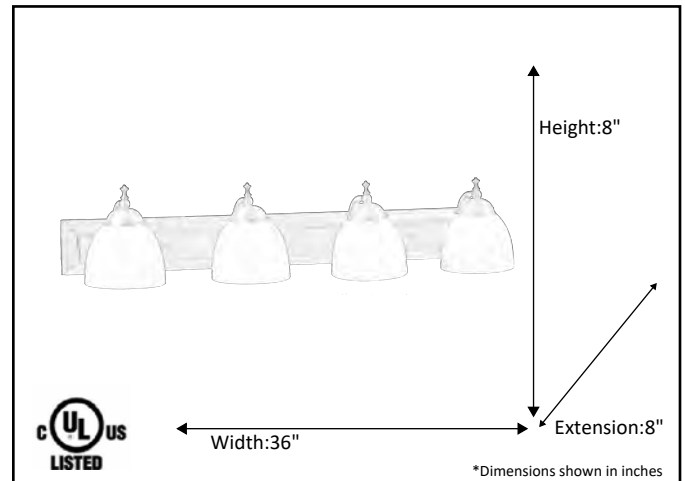

*Lamps not included