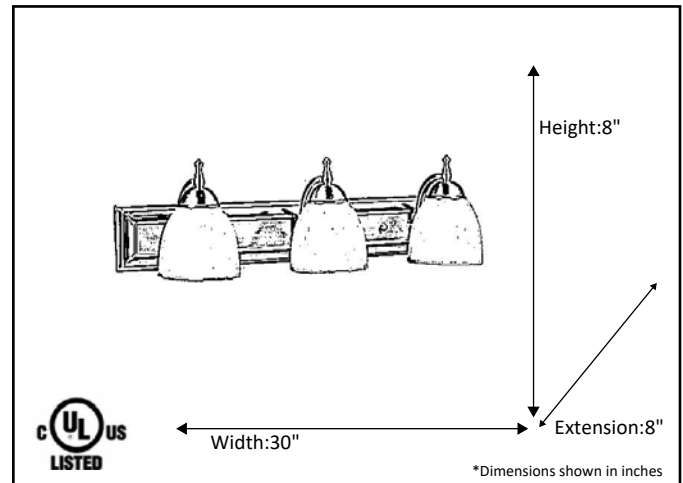

*Lamps not included