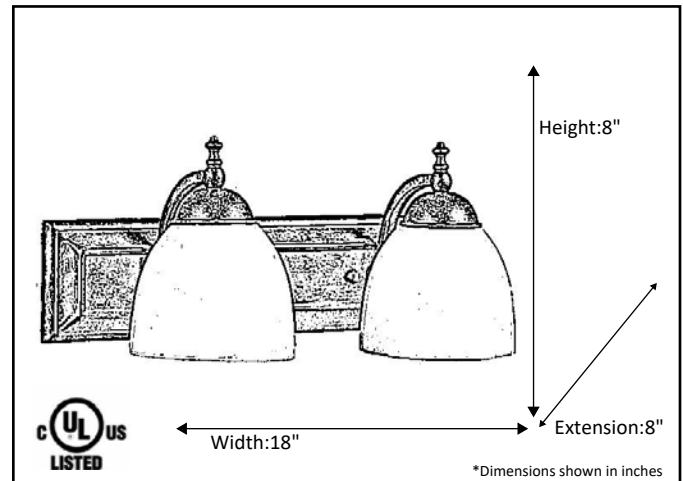

| | |
|--|-----------------|
| Model # | VS-52(TS725)-RB |
| SKU | 17642 |
| Fixture Series | Austin |
| Description | 2 Light Vanity |
| Metal Finish | Rubbed Bronze |
| Glass Finish | Tea Stained |
| Replacement Glass | GC-725-TS |
| Dimensions- HxW(xE) <small>(Dimensions shown in inches)</small> | 8"x 18"x 8" |
| Lamp Info | 2 X 60W |

Finish/Glass Shown: Rubbed Bronze/Tea Stain

*Lamps not included

*Dimensions shown in inches

ELECTRICAL REQUIREMENTS: Fixture requires a grounded electrical supply line of 120 volts AC.

INSTALLATION REQUIREMENTS: Fixture attaches to electrical junction box securely anchored in wall or ceiling.
All mounting hardware included.