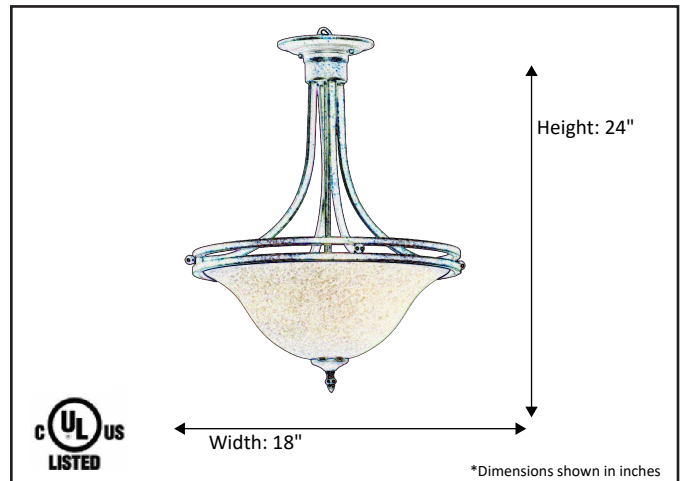

ELECTRICAL REQUIREMENTS: Fixture requires a grounded electrical supply line of 120 volts AC.

INSTALLATION REQUIREMENTS: Fixture attaches to electrical junction box securely anchored in wall or ceiling.
All mounting hardware included.

HOMEnhancements/ 1505-A Kelly Blvd., Carrollton, TX. 75006

Product specifications subject to change without notice.

REFERENCE	QTY.	REMARKS	Project
			Location/Type
			Architect
			Engineer
			Contractor
			Submitted By: Date: