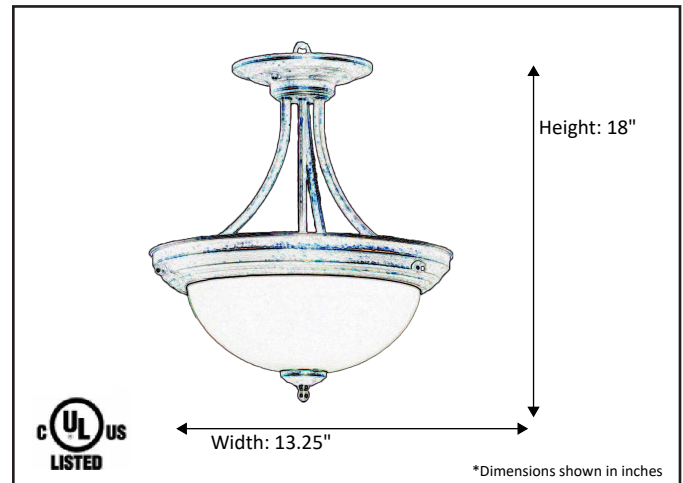

ELECTRICAL REQUIREMENTS: Fixture requires a grounded electrical supply line of 120 volts AC.

INSTALLATION REQUIREMENTS: Fixture attaches to electrical junction box securely anchored in wall or ceiling.
All mounting hardware included.

HOMEnhancements/ 1505-A Kelly Blvd., Carrollton, TX. 75006

Product specifications subject to change without notice.

REFERENCE	QTY.	REMARKS	Project
			Location/Type
			Architect
			Engineer
			Contractor
			Submitted By: _____ Date: _____