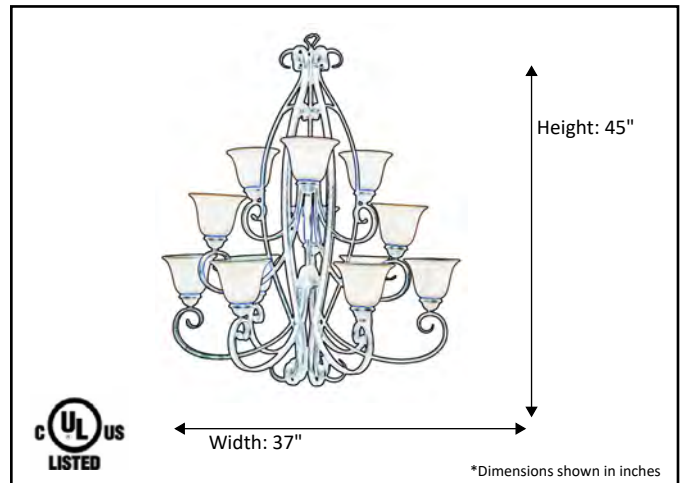

ELECTRICAL REQUIREMENTS: Fixture requires a grounded electrical supply line of 120 volts AC.

INSTALLATION REQUIREMENTS: Fixture attaches to electrical junction box securely anchored in wall or ceiling.
All mounting hardware included.

HOMEnhancements / 1505-A Kelly Blvd., Carrollton, TX. 75006

Product specifications subject to change without notice.

REFERENCE	QTY.	REMARKS	Project
			Location/Type
			Architect
			Engineer
			Contractor
			Submitted By: Date: