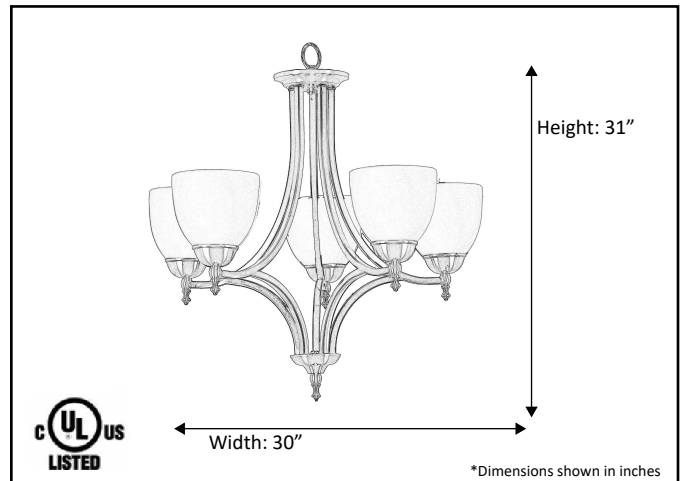

ELECTRICAL REQUIREMENTS: Fixture requires a grounded electrical supply line of 120 volts AC.

INSTALLATION REQUIREMENTS: Fixture attaches to electrical junction box securely anchored in wall or ceiling.
All mounting hardware included.

HOMEnhancements.com / 1505-A Kelly Blvd., Carrollton, TX. 75006

Product specifications subject to change without notice.

REFERENCE	QTY.	REMARKS	Project
			Location/Type
			Architect
			Engineer
			Contractor
			Submitted By: Date: