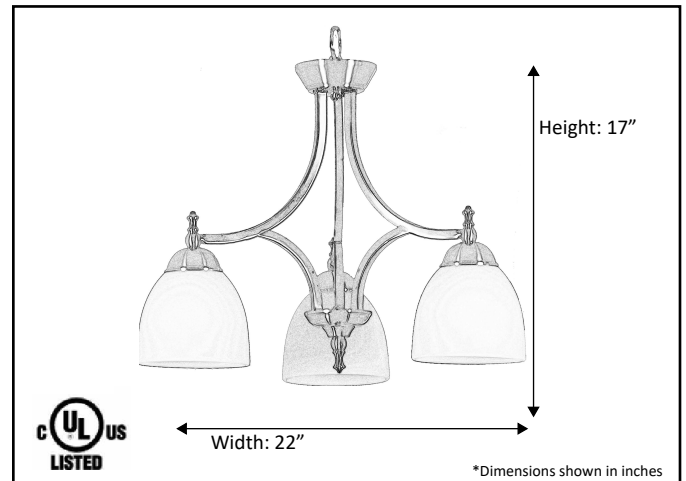

Model #	CH-143D(WH725)-RB
SKU	17063
Description	Nook Chandelier
Finish	Oil Rubbed Bronze
Glass	White
Replacement Glass	GC-725--WH
Dimensions- HxW(xD) <small>(Dimensions shown in inches)</small>	17" x 22"
Lamp Type	Medium Base
Lamp Max Wattage	3 x 60W MAX
Chain/Wire Length	3' Chain, 10' Wire

Finish/Glass Shown: Oil Rubbed Bronze/White

*Lamps not included

ELECTRICAL REQUIREMENTS: Fixture requires a grounded electrical supply line of 120 volts AC.

INSTALLATION REQUIREMENTS: Fixture attaches to electrical junction box securely anchored in wall or ceiling.
All mounting hardware included.