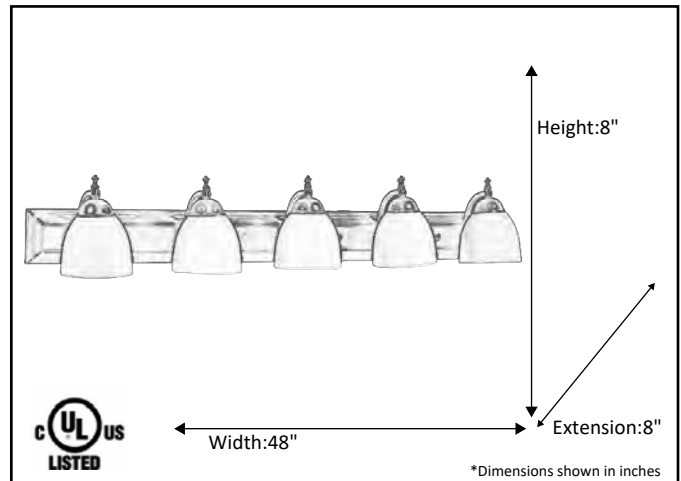

Model #	VS-55(WH725)-NK
SKU	16860
Fixture Series	Dallas
Description	5 Light Vanity
Metal Finish	Brushed Nickle
Glass Finish	White
Replacement Glass	GC-725-WH
Dimensions- HxW(xE) <small>(Dimensions shown in inches)</small>	8"x 48"x 8"
Lamp Info	5x 60W

Finish/Glass Shown:Brushed Nickel/ White

\*Lamps not included

**ELECTRICAL REQUIREMENTS:** Fixture requires a grounded electrical supply line of 120 volts AC.

**INSTALLATION REQUIREMENTS:** Fixture attaches to electrical junction box securely anchored in wall or ceiling.  
**All mounting hardware included.**