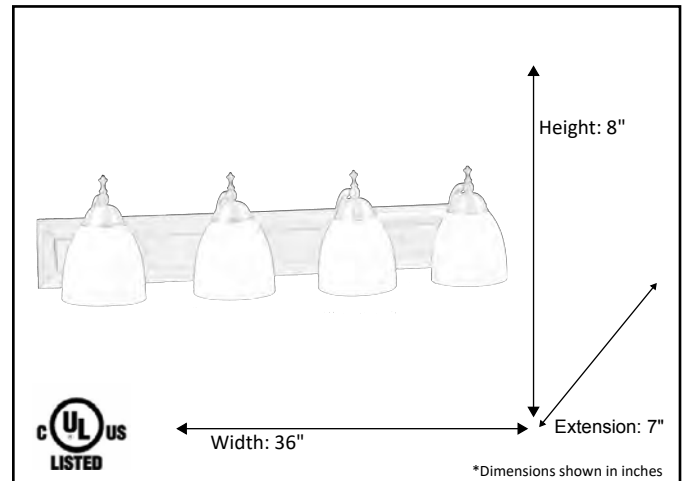

*Lamps not included