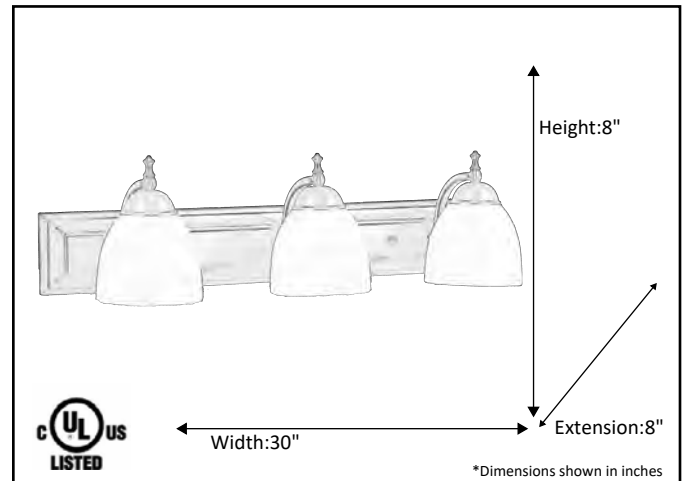

Model #	VS-53(WH725)-RB
SKU	16851
Fixture Series	Austin
Description	3 Light Vanity
Metal Finish	Rubbed Bronze
Glass Finish	White
Replacement Glass	GC-725-WH
Dimensions- HxW(xE) <small>(Dimensions shown in inches)</small>	8"x30"x8"
Lamp Info	3x 60W

Finish/Glass Shown:Rubbed Bronze/White

*Lamps not included

ELECTRICAL REQUIREMENTS: Fixture requires a grounded electrical supply line of 120 volts AC.

INSTALLATION REQUIREMENTS: Fixture attaches to electrical junction box securely anchored in wall or ceiling.
All mounting hardware included.