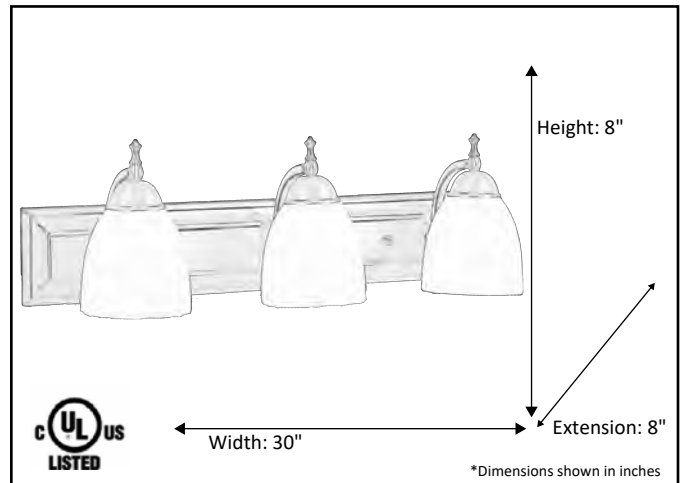

Model #	VS-53(WH725)-NK
SKU	16848
Fixture Series	Dallas
Description	3 Light Vanity
Metal Finish	Nickel
Glass Finish	White
Replacement Glass	GC-725-WH
Dimensions- HxW(xE) <small>(Dimensions shown in inches)</small>	8" X 30"W X 8"E
Lamp Info	3 X 60W (M)

Finish/Glass Shown: Nickel/White

*Lamps not included

ELECTRICAL REQUIREMENTS: Fixture requires a grounded electrical supply line of 120 volts AC.

INSTALLATION REQUIREMENTS: Fixture attaches to electrical junction box securely anchored in wall or ceiling.
All mounting hardware included.