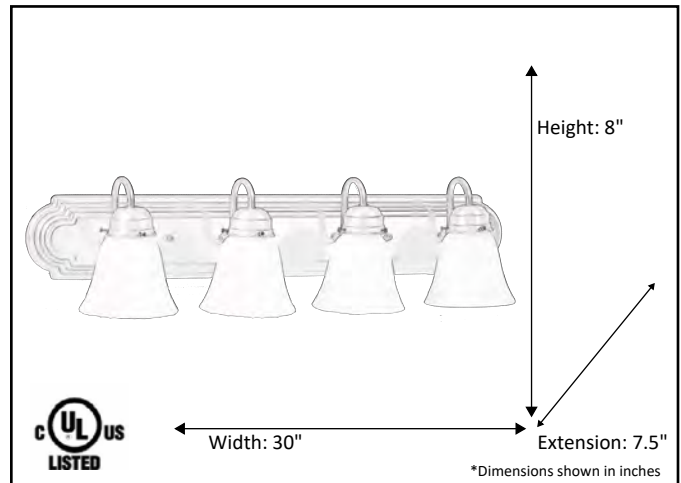

Model #	<b>VSBB-4-RB(G-423)</b>
SKU	16821
Fixture Series	Laredo
Description	4 Light Vanity
Metal Finish	Rubbed Bronze
Glass Finish	White
Replacement Glass	G-423
Dimensions- HxW(xE) <small>(Dimensions shown in inches)</small>	8" X 30" X 7.5"
Lamp Info	4X60W (M)

Finish/Glass Shown: Rubbed Bronze/White

\*Lamps not included

**ELECTRICAL REQUIREMENTS:** Fixture requires a grounded electrical supply line of 120 volts AC.

**INSTALLATION REQUIREMENTS:** Fixture attaches to electrical junction box securely anchored in wall or ceiling.  
**All mounting hardware included.**