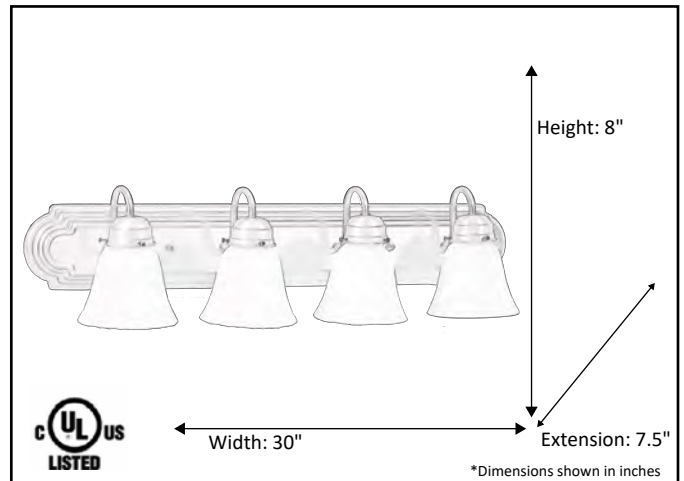

Model #	VSBB-4-NK(G-423)
SKU	16818
Fixture Series	Laredo
Description	4 Light Vanity
Metal Finish	Brushed Nickel
Glass Finish	White
Replacement Glass	G-423
Dimensions- HxW(xE) <small>(Dimensions shown in inches)</small>	8" X 30" X 7.5"
Lamp Info	4X60W (M)

Finish/Glass Shown: Brushed Nickel/White

*Lamps not included

ELECTRICAL REQUIREMENTS: Fixture requires a grounded electrical supply line of 120 volts AC.

INSTALLATION REQUIREMENTS: Fixture attaches to electrical junction box securely anchored in wall or ceiling.
All mounting hardware included.