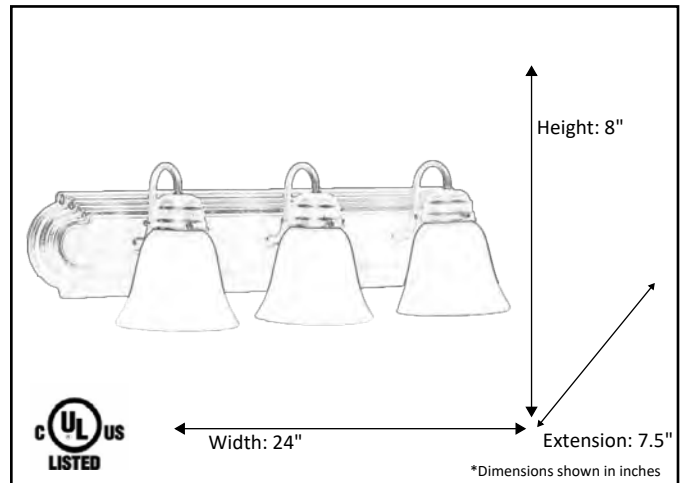

Model #	VSBB-3-RB(G-423)
SKU	16815
Fixture Series	Laredo
Description	3 Light Vanity
Metal Finish	Rubbed Bronze
Glass Finish	White
Replacement Glass	G-423
Dimensions- HxW(xE) <small>(Dimensions shown in inches)</small>	8" X 24" X 7.5"
Lamp Info	3X60W (M)

Finish/Glass Shown:Rubbed Bronze/White

*Lamps not included

ELECTRICAL REQUIREMENTS: Fixture requires a grounded electrical supply line of 120 volts AC.

INSTALLATION REQUIREMENTS: Fixture attaches to electrical junction box securely anchored in wall or ceiling.
All mounting hardware included.