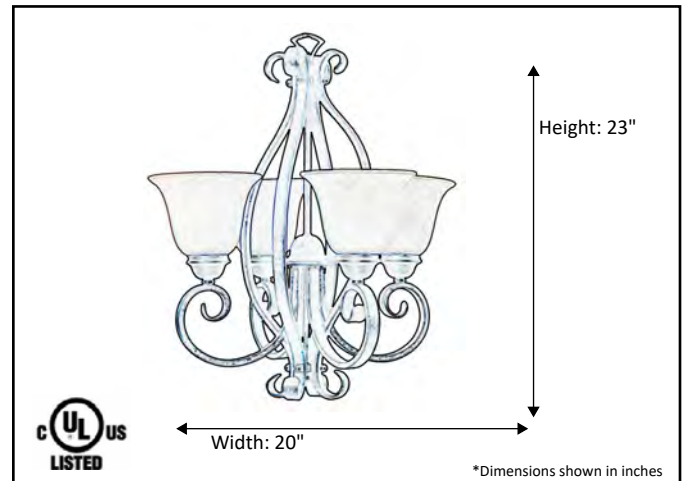

ELECTRICAL REQUIREMENTS: Fixture requires a grounded electrical supply line of 120 volts AC.

INSTALLATION REQUIREMENTS: Fixture attaches to electrical junction box securely anchored in wall or ceiling.
All mounting hardware included.

HOMEnhancements / 1505-A Kelly Blvd., Carrollton, TX. 75006

Product specifications subject to change without notice.

REFERENCE	QTY.	REMARKS	Project
			Location/Type
			Architect
			Engineer
			Contractor
			Submitted By: Date: