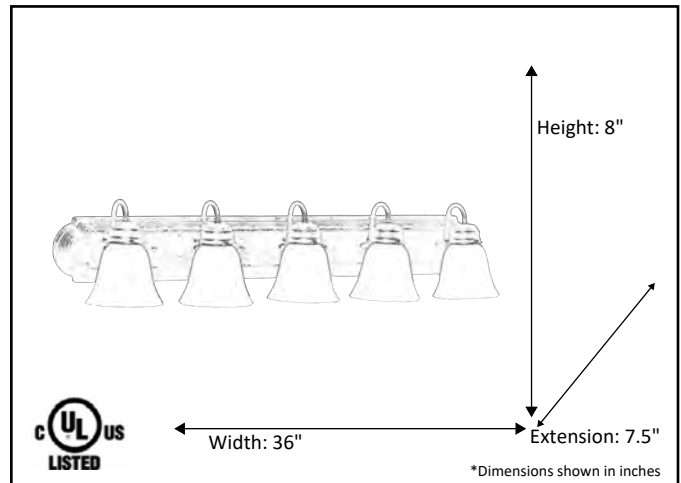

Model #	VSBB-5-NK(G-423)
SKU	16704
Fixture Series	Laredo
Description	5 Light Vanity
Metal Finish	Brushed Nickel
Glass Finish	White
Replacement Glass	G-423
Dimensions- HxW(xE) <small>(Dimensions shown in inches)</small>	8" X 36" X 7.5"
Lamp Info	5X60W (M)

Finish/Glass Shown: Brushed Nickel/White

*Lamps not included

ELECTRICAL REQUIREMENTS: Fixture requires a grounded electrical supply line of 120 volts AC.

INSTALLATION REQUIREMENTS: Fixture attaches to electrical junction box securely anchored in wall or ceiling.
All mounting hardware included.