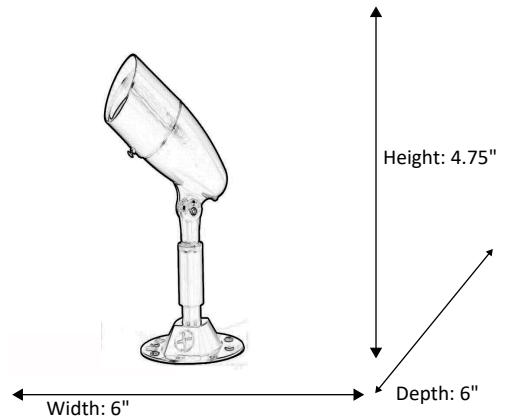

Model #	LED-FLOOD-226-BK
SKU	16701
Description	Single LED Flood Light
Finish	Black
Dimensions- HxWxD <small>(Dimensions shown in inches)</small>	4.75" x 6" x 6"
Lumens	800 Lm
Wattage	10W
CCT (Kelvin)	3000K
Dimmable	Yes
Rated Life Hours	15,000

Finish: Textured Black

\* Integrated LED

ETL

\*Dimensions shown in inches

**ELECTRICAL REQUIREMENTS:** Fixture requires a grounded electrical supply line of 120 volts AC.

**INSTALLATION REQUIREMENTS:** Fixture attaches to electrical junction box securely anchored in wall or ceiling.  
**All mounting hardware included.**