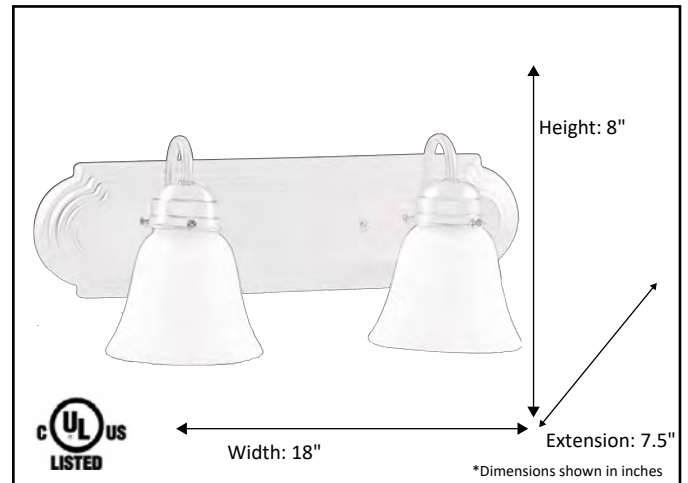

Model #	VSBB-2-RB(G-423)
SKU	16698
Fixture Series	Laredo
Description	2 Light Vanity
Metal Finish	Rubbed Bronze
Glass Finish	White
Replacement Glass	G-423
Dimensions- HxW(xE) <small>(Dimensions shown in inches)</small>	8" X 18" X 7.50"
Lamp Info	2 X 60W (M)

Finish/Glass Shown:Rubbed Bronze/White

*Lamps not included

ELECTRICAL REQUIREMENTS: Fixture requires a grounded electrical supply line of 120 volts AC.

INSTALLATION REQUIREMENTS: Fixture attaches to electrical junction box securely anchored in wall or ceiling.
All mounting hardware included.