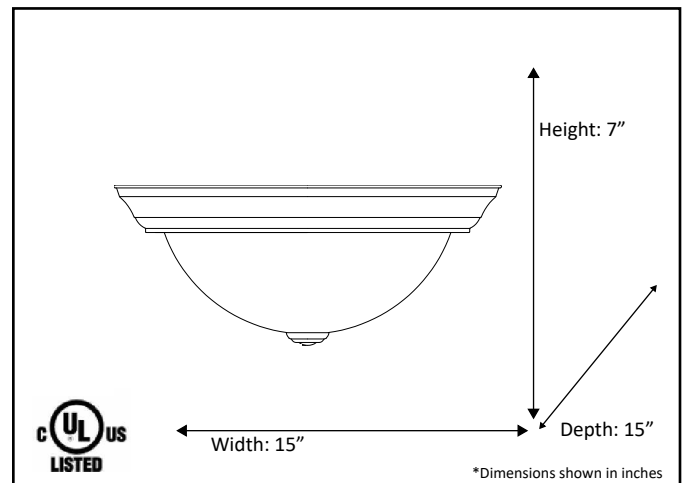

*Lamps not included