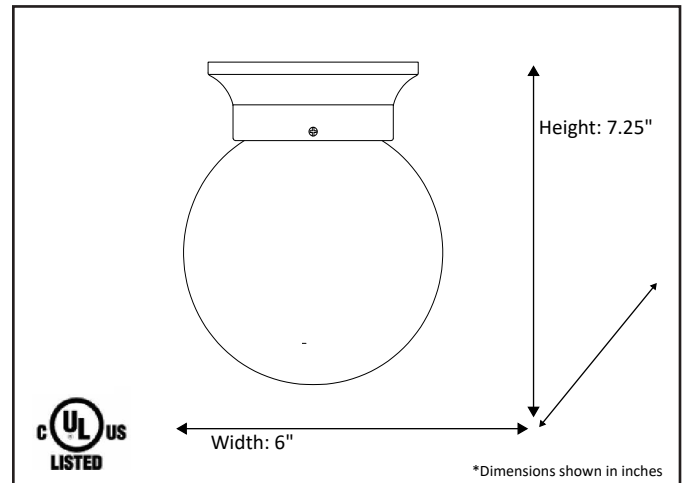

ELECTRICAL REQUIREMENTS: Fixture requires a grounded electrical supply line of 120 volts AC.

INSTALLATION REQUIREMENTS: Fixture attaches to electrical junction box securely anchored in wall or ceiling.
All mounting hardware included.

HOMEnhancements/ 1505-A Kelly Blvd., Carrollton, TX. 75006

Product specifications subject to change without notice.

REFERENCE	QTY.	REMARKS	Project
			Location/Type
			Architect
			Engineer
			Contractor
			Submitted By: Date: