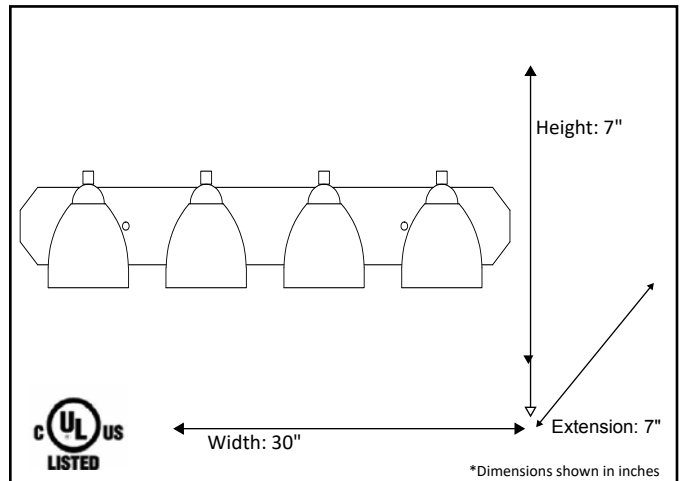

*Lamps not included