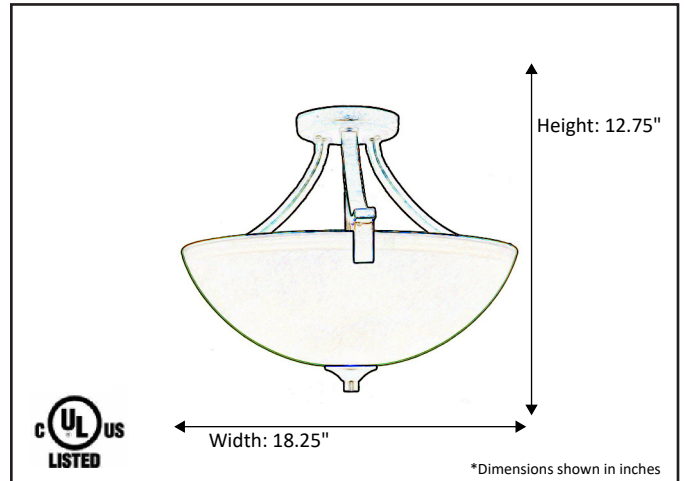

<b>Model #</b>	<b>VIC-SF3(WH)-RB</b>
SKU	16614
Description	3 Light Semi-Flush
Finish	Rubbed Bronze
Glass	White
Dimensions- HxW (Dimensions shown in inches)	12.75" x 18.25"
Lamp Info	3X60W (M)

Finish/Glass Shown: Rubbed Bronze/White

\*Lamps not included

**ELECTRICAL REQUIREMENTS:** Fixture requires a grounded electrical supply line of 120 volts AC.

**INSTALLATION REQUIREMENTS:** Fixture attaches to electrical junction box securely anchored in wall or ceiling.  
**All mounting hardware included.**