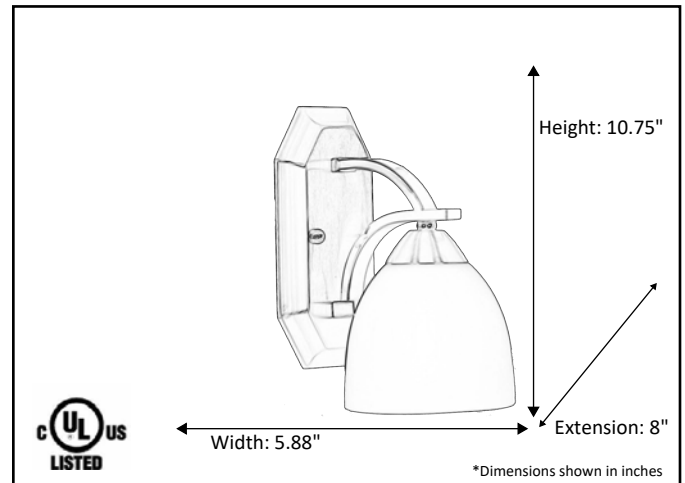

Model #	VIC-SC1(WH)-RB
SKU	16611
Fixture Series	Victoria
Description	1 Light Vanity
Metal Finish	Rubbed Bronze
Glass Finish	White
Replacement Glass	GC-725-WH
Dimensions- HxW(xE) (Dimensions shown in inches)	10.75" X 5.88" X 8"
Lamp Info	1X60W (M)

Finish/Glass Shown:Rubbed Bronze/White

*Lamps not included

ELECTRICAL REQUIREMENTS: Fixture requires a grounded electrical supply line of 120 volts AC.

INSTALLATION REQUIREMENTS: Fixture attaches to electrical junction box securely anchored in wall or ceiling.
All mounting hardware included.