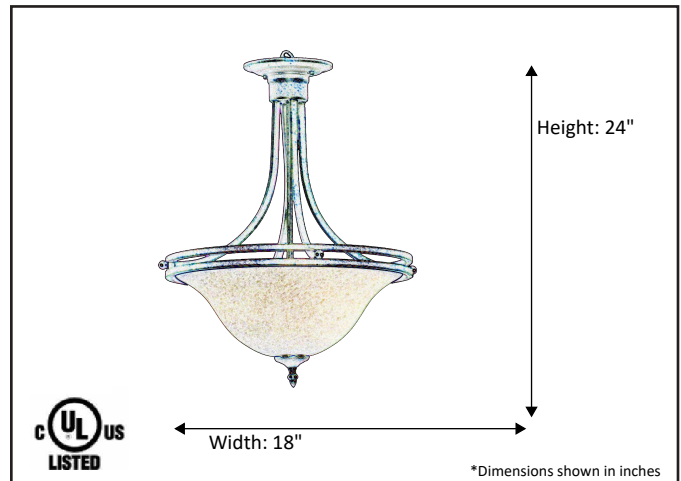

ELECTRICAL REQUIREMENTS: Fixture requires a grounded electrical supply line of 120 volts AC.

INSTALLATION REQUIREMENTS: Fixture attaches to electrical junction box securely anchored in wall or ceiling.
All mounting hardware included.

HOMEnhancements/ 1505-A Kelly Blvd., Carrollton, TX. 75006

Product specifications subject to change without notice.

REFERENCE	QTY.	REMARKS	Project
			Location/Type
			Architect
			Engineer
			Contractor
			Submitted By: Date: