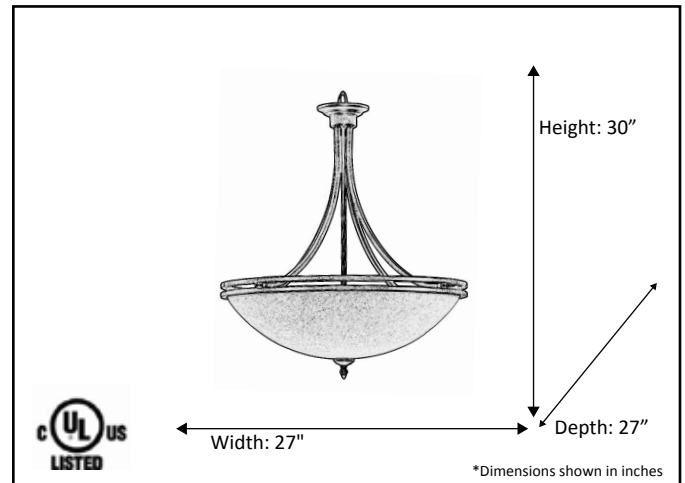

ELECTRICAL REQUIREMENTS: Fixture requires a grounded electrical supply line of 120 volts AC.

INSTALLATION REQUIREMENTS: Fixture attaches to electrical junction box securely anchored in wall or ceiling.
All mounting hardware included.

HOMEnhancements.com / 1505-A Kelly Blvd., Carrollton, TX. 75006

Product specifications subject to change without notice.

REFERENCE	QTY.	REMARKS	Project
			Location/Type
			Architect
			Engineer
			Contractor
			Submitted By: Date: