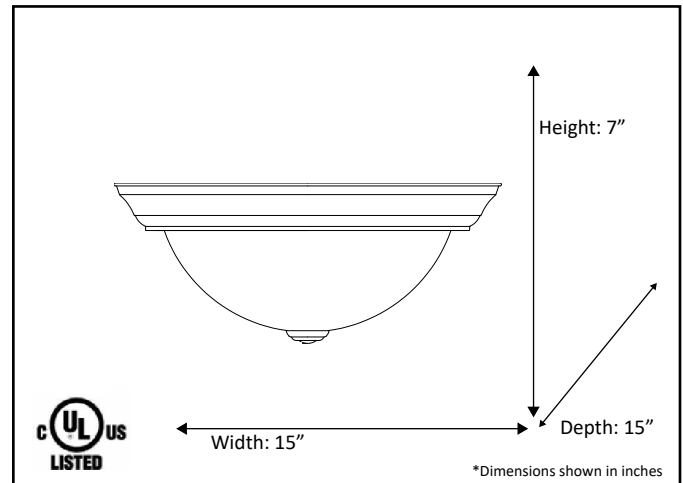

*Lamps not included