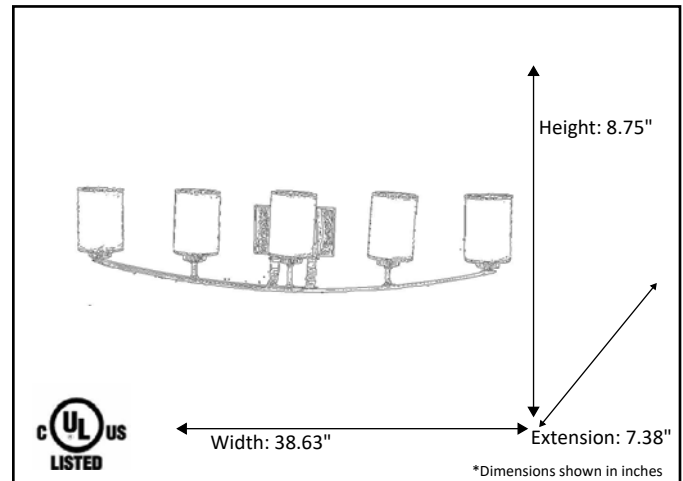

*Lamps not included