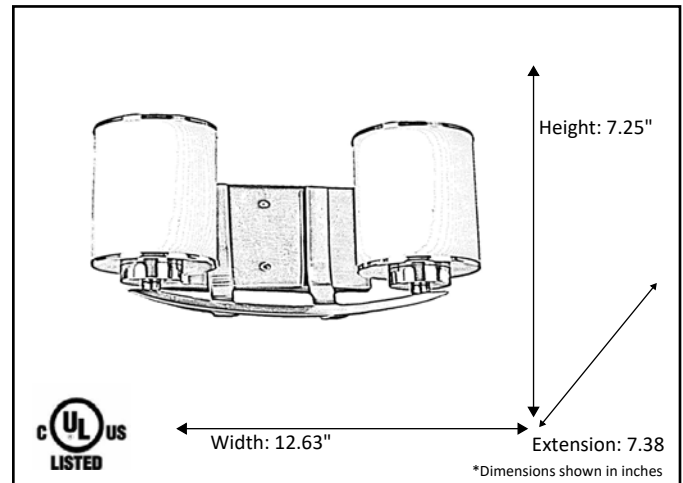

Model #	LX-VS2(WH)-NK
SKU	16431
Fixture Series	Lexington
Description	2 Light Vanity
Metal Finish	Brushed Nickel
Glass Finish	White
Replacement Glass	G-LX(WH)-NK
Dimensions- HxW(xE) <small>(Dimensions shown in inches)</small>	7.5" X 12.63" X 7.38
Lamp Info	2 X 60W (M)

Finish/Glass Shown: Brushed Nickel/White

*Lamps not included

ELECTRICAL REQUIREMENTS: Fixture requires a grounded electrical supply line of 120 volts AC.

INSTALLATION REQUIREMENTS: Fixture attaches to electrical junction box securely anchored in wall or ceiling.
All mounting hardware included.