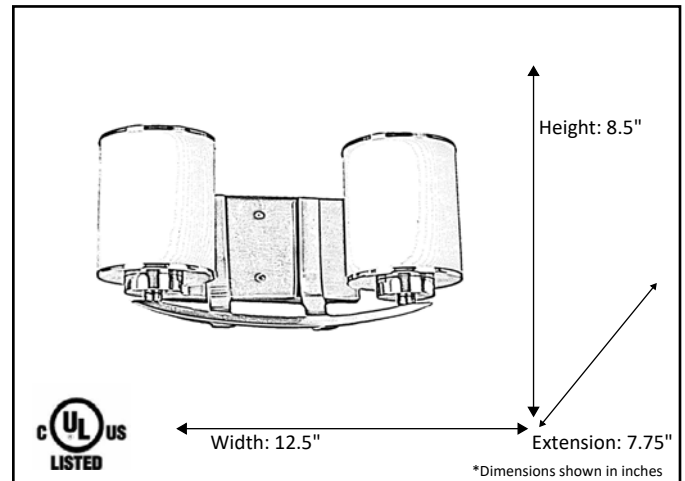

Model #	LX-VS2(TS)-RB
SKU	16428
Fixture Series	Lexington
Description	2 Light Vanity
Metal Finish	Rubbed Bronze
Glass Finish	Tea Stain
Replacement Glass	G-LX(TS)-RB
Dimensions- HxW(xE) (Dimensions shown in inches)	8.5" X 12.5" X 7.75"
Lamp Info	2 X 60W (M)

Finish/Glass Shown: Rubbed Bronze/Tea Stain

*Lamps not included

ELECTRICAL REQUIREMENTS: Fixture requires a grounded electrical supply line of 120 volts AC.

INSTALLATION REQUIREMENTS: Fixture attaches to electrical junction box securely anchored in wall or ceiling.
All mounting hardware included.