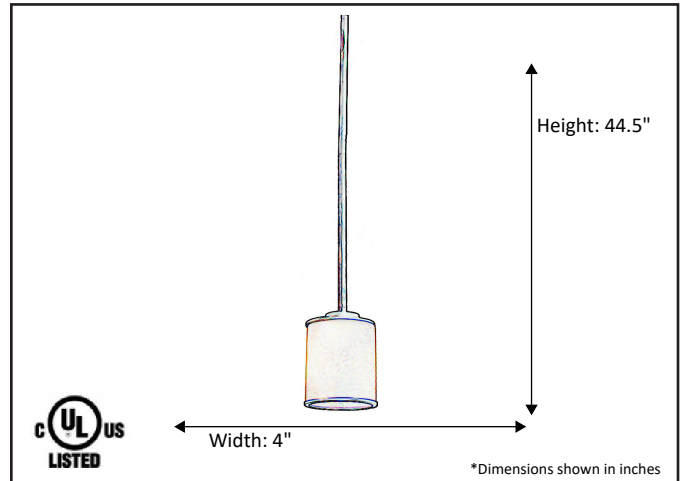

Model #	LX-MP1(TS)-RB
SKU#	16422
Description	1 Light Mini Pendant
Finish	Rubbed Bronze
Glass	Tea Stain
Dimensions- HxW (Dimensions shown in inches)	44.5" x 4"
Lamp Info	1X60W (M)
Chain/ Wire Length	3' Chain/10' Wire
Rods Included	Yes

Finish/Glass Shown: Rubbed Bronze/Tea Stain

*Lamps not included

ELECTRICAL REQUIREMENTS: Fixture requires a grounded electrical supply line of 120 volts AC.

INSTALLATION REQUIREMENTS: Fixture attaches to electrical junction box securely anchored in wall or ceiling.
All mounting hardware included.