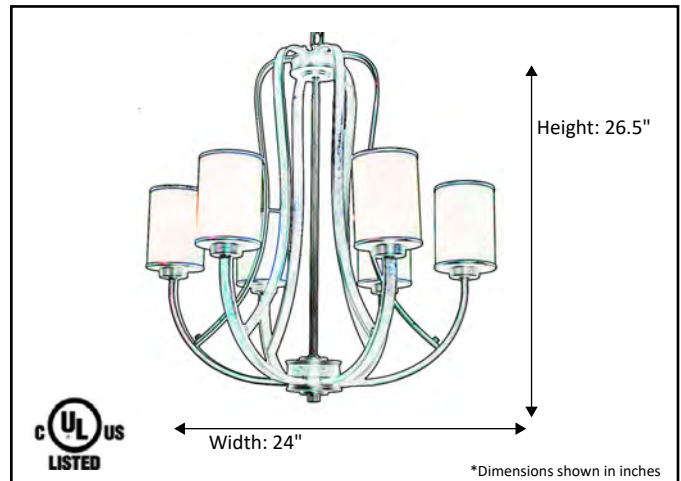

Model #	LX-CH6(TS)-RB
SKU#	16419
Description	6 Light Chandelier
Finish	Rubbed Bronze
Glass	Tea Stain
Replacement Glass	G-LX(TS)-RB
Dimensions- HxW (Dimensions shown in inches)	26.5" x 24"
Lamp Info	6X60W (M)
Chain/Wire Length	3' Chain/10' Wire

Finish/Glass Shown: Rubbed Bronze/Tea Stain

*Lamps not included

ELECTRICAL REQUIREMENTS: Fixture requires a grounded electrical supply line of 120 volts AC.

INSTALLATION REQUIREMENTS: Fixture attaches to electrical junction box securely anchored in wall or ceiling.
All mounting hardware included.