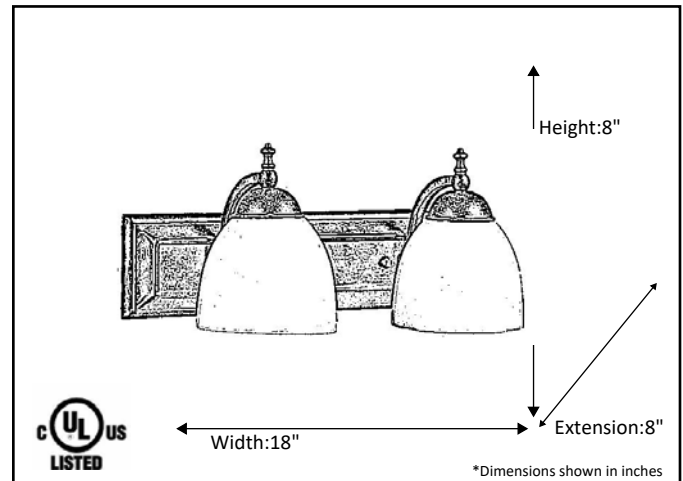

Model #	VS-52(WH725)-NK
SKU	16371
Fixture Series	Dallas
Description	2 Light Vanity
Metal Finish	Brushed Nickel
Glass Finish	White
Replacement Glass	GC-725-WH
Dimensions- HxW(xE) (Dimensions shown in inches)	8"X 18"X 8"
Lamp Info	2x 60W

Finish/Glass Shown:Brushed Nickel/ White

*Lamps not included

*Dimensions shown in inches

ELECTRICAL REQUIREMENTS: Fixture requires a grounded electrical supply line of 120 volts AC.

INSTALLATION REQUIREMENTS: Fixture attaches to electrical junction box securely anchored in wall or ceiling.
All mounting hardware included.