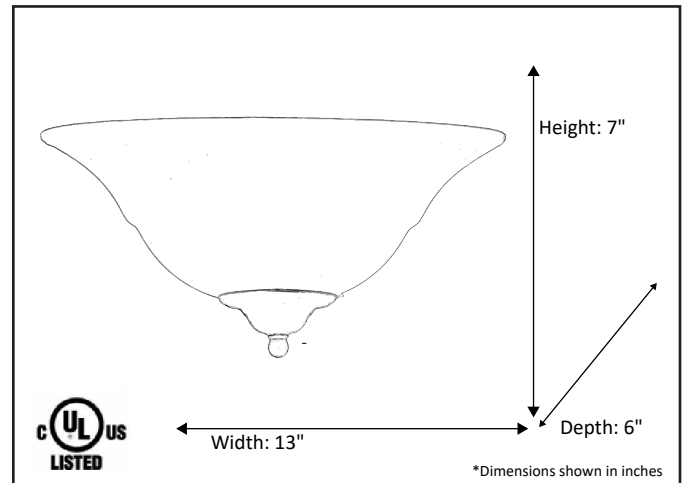

*Lamps not included