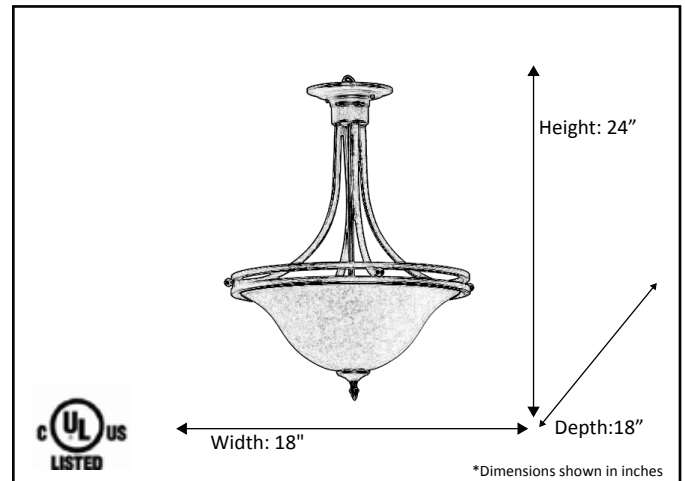

Model #	HF-145TS-RB
SKU	16284
Fixture Series	Austin
Description	Glass Bowl Entry Fixture
Finish	Rubbed Bronze
Glass	Tea Stained
Replacement Glass	N/A
Dimensions- HxW(xD) <small>(Dimensions shown in inches)</small>	24" x 18"
Lamp Info	3 x 60W (E26)

Finish/Glass Shown: Rubbed Bronze/Tea Stain

*Lamps not included

ELECTRICAL REQUIREMENTS: Fixture requires a grounded electrical supply line of 120 volts AC.

INSTALLATION REQUIREMENTS: Fixture attaches to electrical junction box securely anchored in wall or ceiling.
All mounting hardware included.