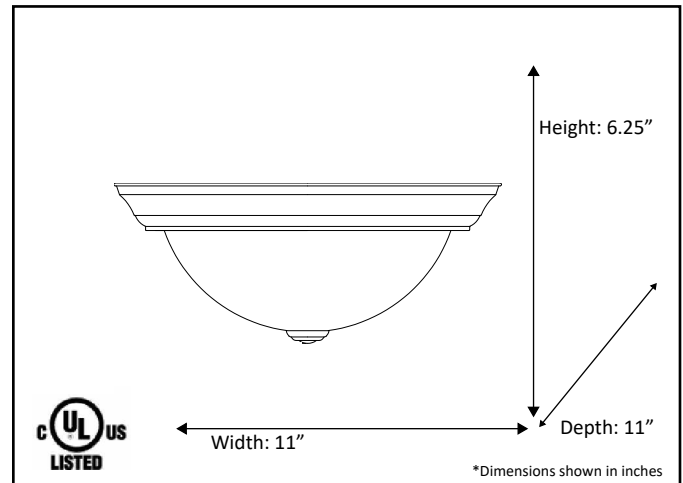

*Lamps not included