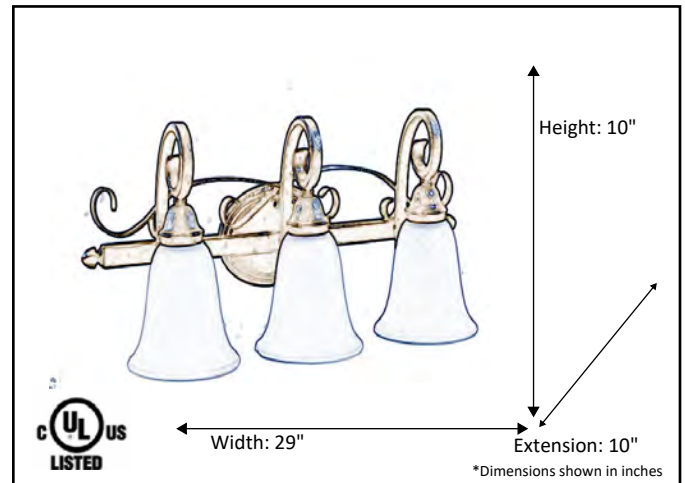

Model #	EP-VL3(WH)-RB
SKU	16236
Fixture Series	El Paso
Description	3 Light Vanity
Metal Finish	Rubbed Bronze
Glass Finish	White
Replacement Glass	BDF GLASS-WH
Dimensions- HxW(xE) (Dimensions shown in inches)	10" X 29" X 10"
Lamp Info	3X60W (M)

Finish/Glass Shown: Rubbed Bronze/White

*Lamps not included

ELECTRICAL REQUIREMENTS: Fixture requires a grounded electrical supply line of 120 volts AC.

INSTALLATION REQUIREMENTS: Fixture attaches to electrical junction box securely anchored in wall or ceiling.
All mounting hardware included.