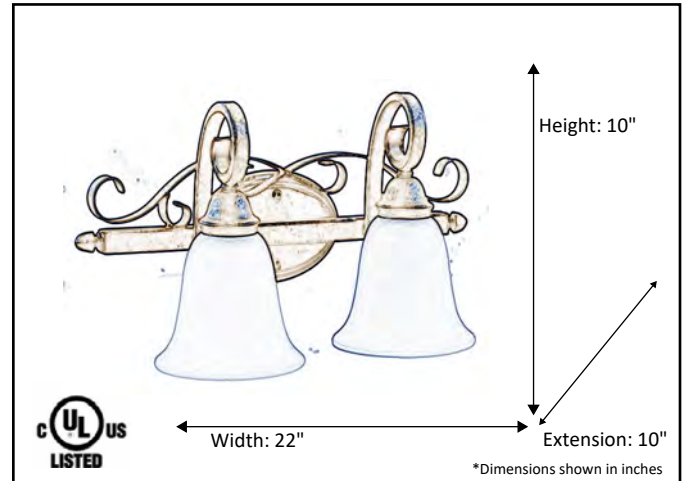

Model #	EP-VL2(WH)-RB
SKU	16233
Fixture Series	El Paso
Description	2 Light Vanity
Metal Finish	Rubbed Bronze
Glass Finish	White
Replacement Glass	BDF GLASS-WH
Dimensions- HxW(xE) <small>(Dimensions shown in inches)</small>	10" X 22" X 10"
Lamp Info	2X60W (M)

Finish/Glass Shown: Rubbed Bronze/White

*Lamps not included

ELECTRICAL REQUIREMENTS: Fixture requires a grounded electrical supply line of 120 volts AC.

INSTALLATION REQUIREMENTS: Fixture attaches to electrical junction box securely anchored in wall or ceiling.
All mounting hardware included.