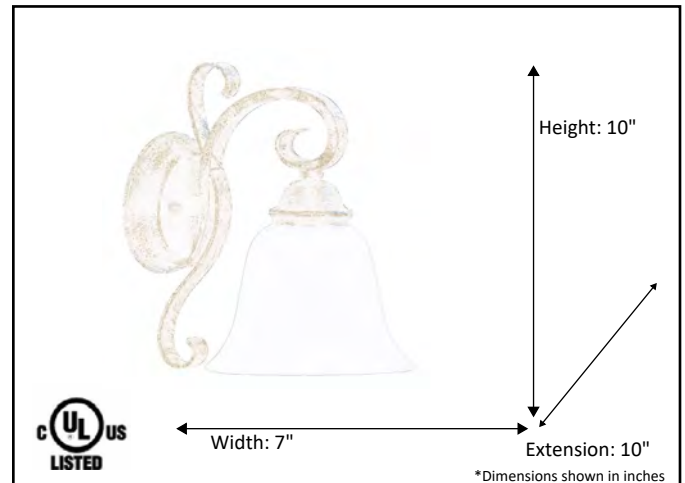

Model #	EP-VL1(WH)-RB
SKU	16230
Fixture Series	El Paso
Description	1 Light Vanity
Metal Finish	Rubbed Bronze
Glass Finish	White
Replacement Glass	BDF GLASS-WH
Dimensions- HxW(xE) (Dimensions shown in inches)	10" X 7" X 10"
Lamp Info	1X60W (M)

Finish/Glass Shown: Rubbed Bronze/White

\*Lamps not included

**ELECTRICAL REQUIREMENTS:** Fixture requires a grounded electrical supply line of 120 volts AC.

**INSTALLATION REQUIREMENTS:** Fixture attaches to electrical junction box securely anchored in wall or ceiling.  
**All mounting hardware included.**