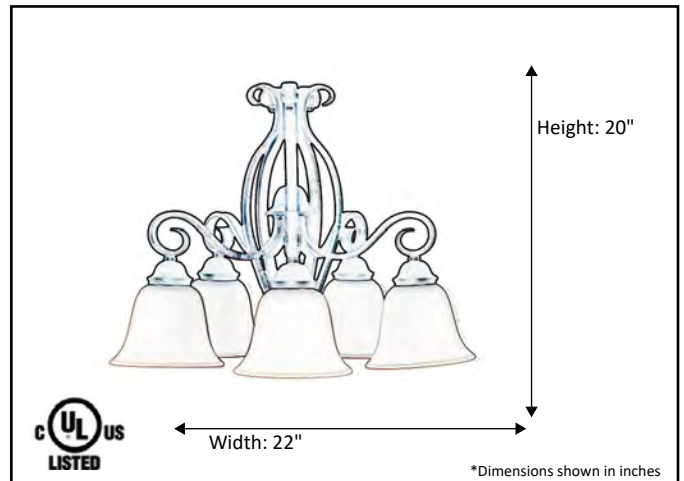

Model #	EP-CH15D(WH)-RB
SKU#	16221
Description	5 Light Chandelier
Finish	Rubbed Bronze
Glass	White
Replacement Glass	BDF GLASS-WH
Dimensions- HxW (Dimensions shown in inches)	20" x 22"
Lamp Info	5X60W (M)
Chain/Wire Length	3' Chain/10' Wire

Finish/Glass Shown: Rubbed Bronze/White

*Lamps not included

ELECTRICAL REQUIREMENTS: Fixture requires a grounded electrical supply line of 120 volts AC.

INSTALLATION REQUIREMENTS: Fixture attaches to electrical junction box securely anchored in wall or ceiling.
All mounting hardware included.