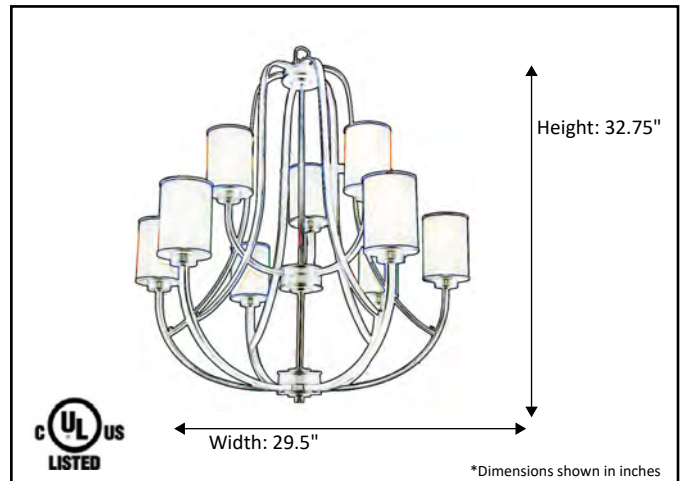

Model #	LX-CH9(TS)-RB
SKU#	16149
Description	9 Light Chandelier
Finish	Rubbed Bronze
Glass	Tea Stain
Replacement Glass	G-LX(TS)-RB
Dimensions- HxW (Dimensions shown in inches)	32.75" x 29.5"
Lamp Info	9X60W (M)
Chain/Wire Length	3' Chain/10' Wire

Finish/Glass Shown: Rubbed Bronze/Tea Stain

*Lamps not included

ELECTRICAL REQUIREMENTS: Fixture requires a grounded electrical supply line of 120 volts AC.

INSTALLATION REQUIREMENTS: Fixture attaches to electrical junction box securely anchored in wall or ceiling.
All mounting hardware included.