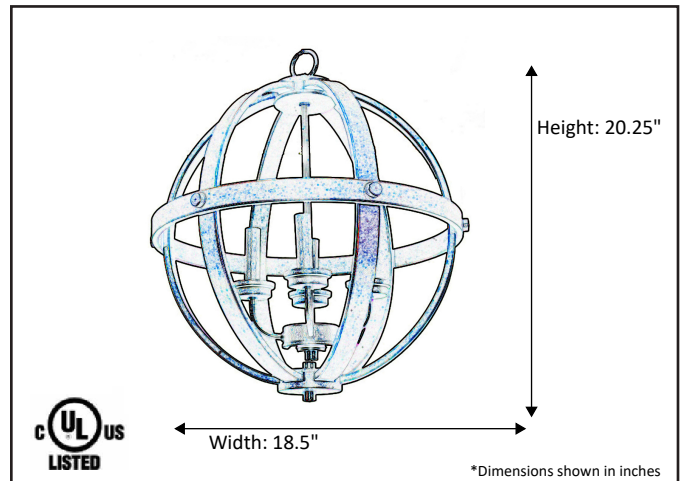

*Lamps not included