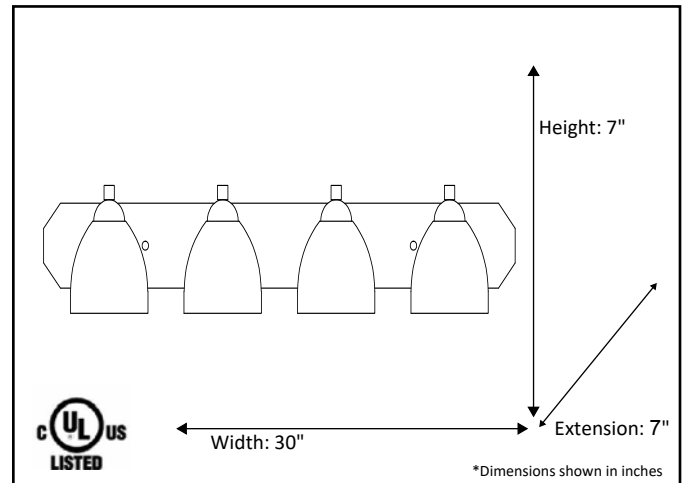

*Lamps not included