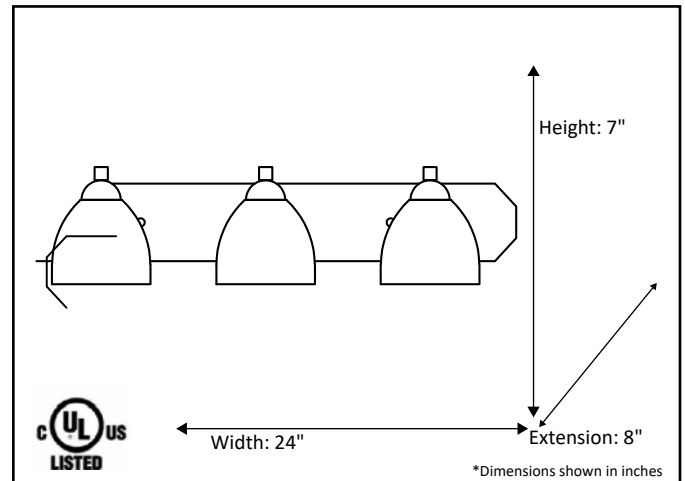

Model #	VS154-3-NK(GC-725-WH)
SKU	15996
Fixture Series	Victoria
Description	3 Light Contemporary Vanity
Metal Finish	Brushed Nickel
Glass Finish	White
Replacement Glass	GC-725-WH
Dimensions- HxW(xE) <small>(Dimensions shown in inches)</small>	7" X 24" X 8"
Lamp Info	3 X 60W (M)

Finish/Glass Shown: Brushed Nickel/White

*Lamps not included

ELECTRICAL REQUIREMENTS: Fixture requires a grounded electrical supply line of 120 volts AC.

INSTALLATION REQUIREMENTS: Fixture attaches to electrical junction box securely anchored in wall or ceiling.
All mounting hardware included.